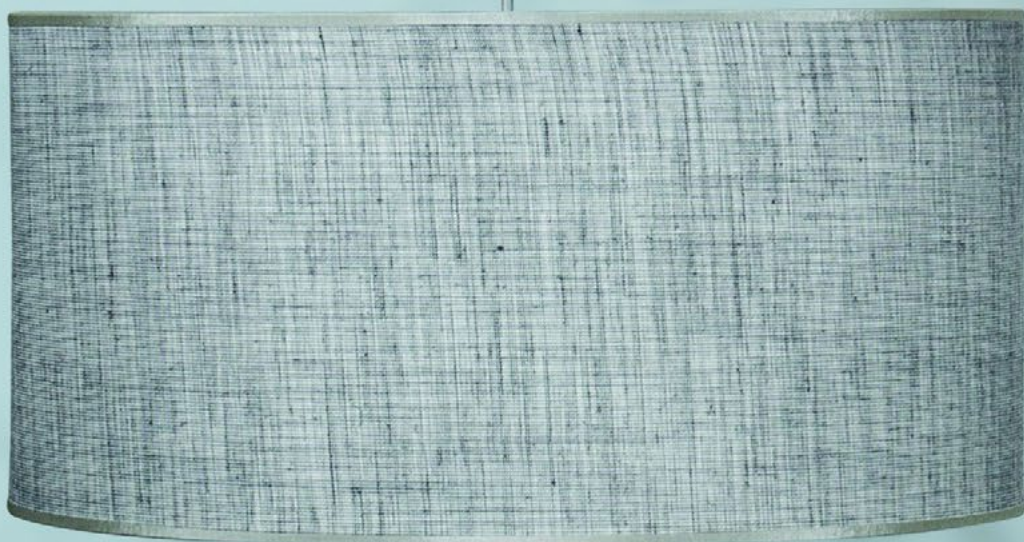

IN THE WAY OF LINEN

From 100% linen to other compositions, providing a wide range of elegant linen textures.

IN THE WAY OF LINEN

56AVCAQ2Y

TROYA

Sample book 15111

Rustic look linen-base fabric with an open weave and high transparency.

Articulos

56AVCAQ2W

56AVCAQ2Y

56AVCA176

55YVCAQ2W

AIRE

Sample book 15111

Linen-base fabric, with slight traces of lighter shade. Laminate on transparent backing support.

Articulos

55YVCAQ2W

55YVCAQ2Y

55YVCA176

56BVCA754

CUBA

Sample book 15111

100% high quality cotton fabric in pastel tones.