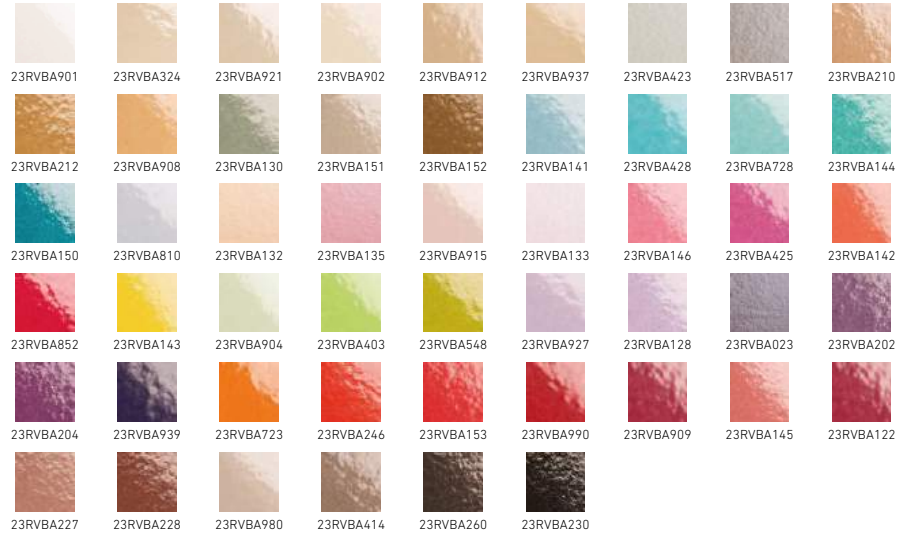

Get spectacular results with gold or silver in the interior side.

References

55NVBA904

CERAMIK MATE

Sample book 19118

Ceramik Mate is a material based in our paper color filters, with a special mate film that gives a modern and cool look.

References

5KIVBA151507 / 5KIVBA324333

DOUBLE SIDE: FABRIC & INTERIOR MONTBLANC PEARL

Sample book 19145

Fabric in the outside, with the captivating shine of our Montblanc Perla collections inside. Available in all Arenal fabric colours combined with any of the Montblanc Pearl.