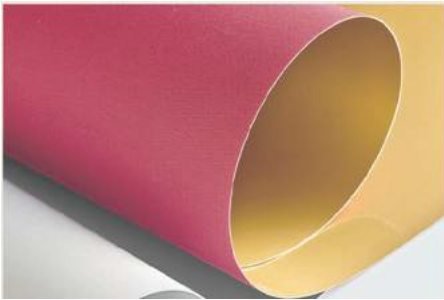

Sample book 15104

Fabric in the outside with our Perth gold inside, which has a glossy gold textured surface reminding the traditional copper pots.

Articulos

57BVBA828

THE BASICS

50RVPA106701

DOUBLE SIDE: FABRIC & INTERIOR BERLIN GOLD