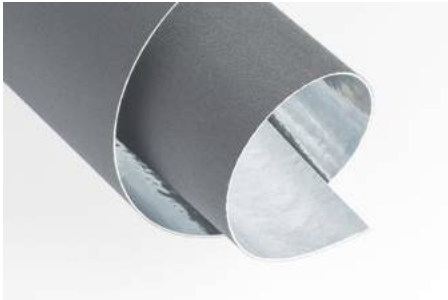

54QVCA412

DOUBLE SIDE: FABRIC & INTERIOR GLASGOW SILVER

Sample book 15104

Fabric in the outside with our Glasgow silver, a textured surface in a slightly matt silver.

Artículos

42RVCA395

42RVCA414

42RVCA901

42RVCA920

54QVCA402

54QVCA412

THE BASICS

57BVBB828

DOUBLE SIDE: FABRIC & INTERIOR PERTH SILVER

Sample book 15136

Cotonet fabric collection in the outside and our Perth silver, with glossy textured surface, inside.