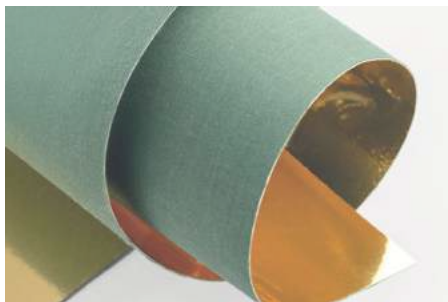

Articulos

49SVPAT23502 49TVPA808514 49SVPAA662531 49RVPA415901 53AVPA335603 53AVPA404417 49RVPA663421 53AVBB405410

22RVBA852516

DOUBLE SIDE: FABRIC & INTERIOR PAPER COLOR FILTER

Sample book 15103

As in the case of double side fabrics, endless combinations are available. Paper color filters allow a better transparency than most of fabrics with similar excellent quality at lower cost. Get the color and transparency nuances you need for your project with our 50 different color filters proposed.

Articulos

56NVPA548901

THE BASICS

Lampshades with **gold or silver** inner side, a combination that never fails, adding character to the product and providing a magnificent warmth to the light.

We offer you a wide variety of **gold and silver films, with different shines, shades and textures to choose** the one that best suits your project.